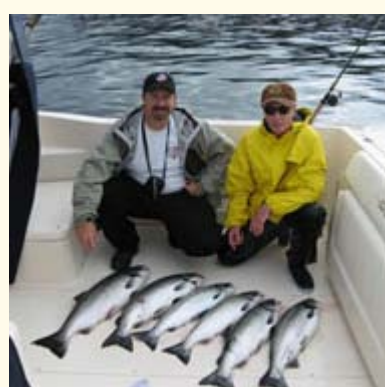

Grady Life: Fall Salmon Fishin' in the Northwest!

Earlier this fall, Rob Bridge went out with Jeff and Tamara Melvin from Sekiu, WA, aboard their [Gulfstream 232](#). Rob started out with the hot rod but was surpassed on the final day by Jeff winning both the largest coho caught (18.2 lb.) and the most fish for the trip. Jeff performed the traditional Big Fish Dance to celebrate. The [Northwest Grady-White Club](#) is proud to have Jeff as commodore last year. More fishin' shots [here!](#)